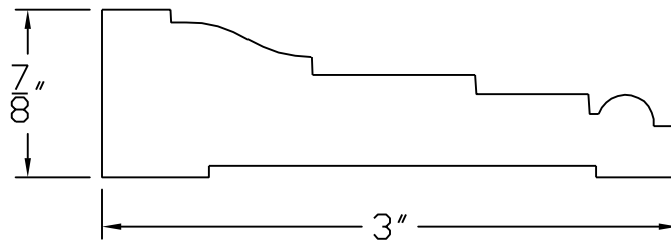

# Creative Woodworking N.W., Inc.

1036 S.E. Taylor \* Portland, Oregon 97214

Phone:(503) 230-9265 \* Fax:(503) 232-9082

[www.Creativewoodworkingnw.com](http://www.Creativewoodworkingnw.com)

CASG125  
7/8" X 3"