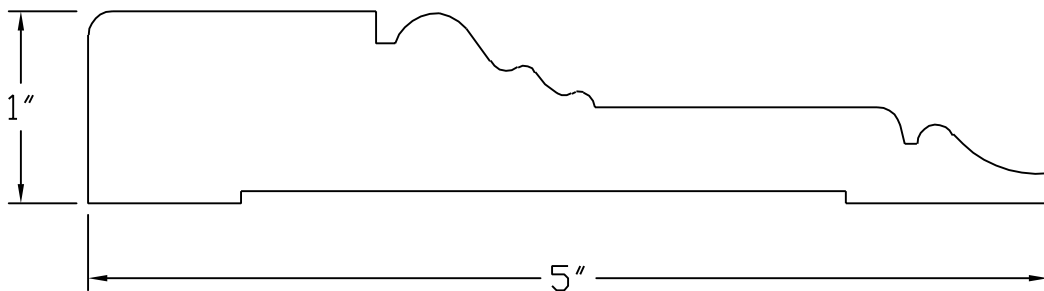

# Creative Woodworking N.W., Inc.

1036 S.E. Taylor \* Portland, Oregon 97214

Phone:(503) 230-9265 \* Fax:(503) 232-9082

[www.Creativewoodworkingnw.com](http://www.Creativewoodworkingnw.com)

CASG127

1" X 5"