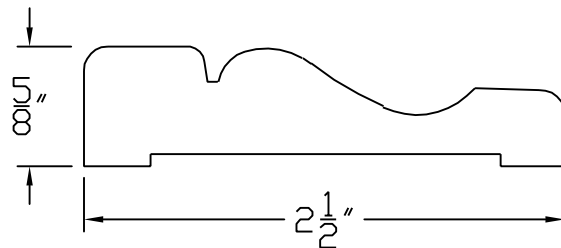

# Creative Woodworking N.W., Inc.

1036 S.E. Taylor \* Portland, Oregon 97214

Phone:(503) 230-9265 \* Fax:(503) 232-9082

[www.Creativewoodworkingnw.com](http://www.Creativewoodworkingnw.com)

CASG128

5/8" X 2 1/2"