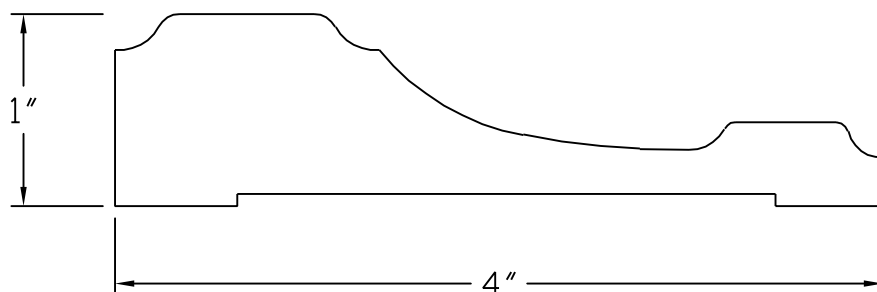

Creative Woodworking N.W., Inc.

1036 S.E. Taylor * Portland, Oregon 97214
Phone:(503) 230-9265 * Fax:(503) 232-9082
www.Creativewoodworkingnw.com

CASG129

1" X 4"