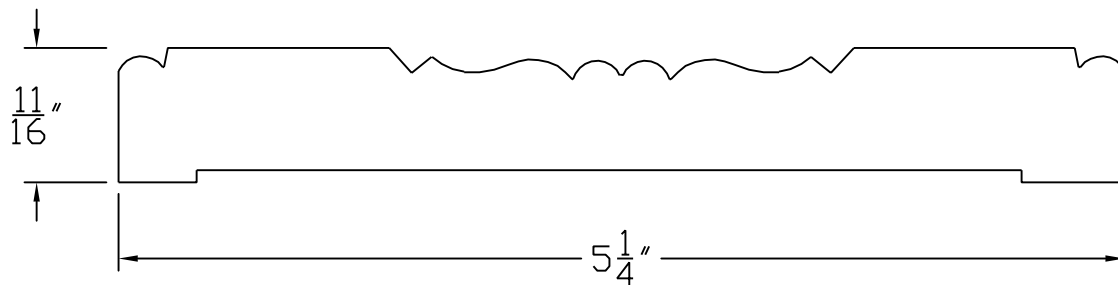

Creative Woodworking N.W., Inc.

1036 S.E. Taylor * Portland, Oregon 97214

Phone:(503) 230-9265 * Fax:(503) 232-9082

www.Creativewoodworkingnw.com

CASG136

$11/16$ " X $5\ 1/4$ "