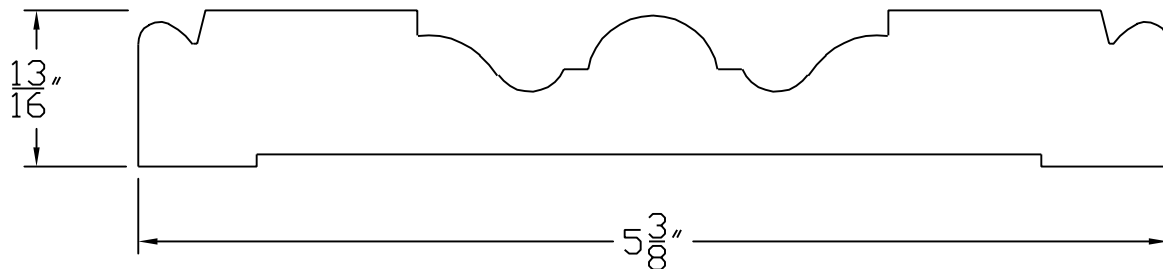

# Creative Woodworking N.W., Inc.

1036 S.E. Taylor \* Portland, Oregon 97214

Phone:(503) 230-9265 \* Fax:(503) 232-9082

www.Creativewoodworkingnw.com

CASG137

13/16" X 5 3/8"