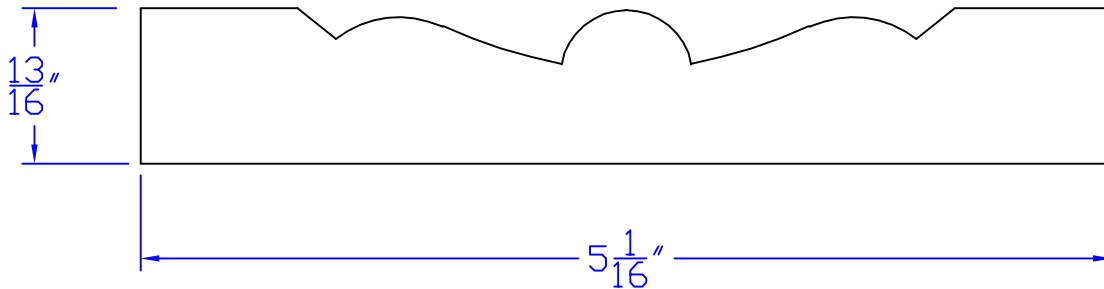

# Creative Woodworking N.W., Inc.

1036 S.E. Taylor \* Portland, Oregon 97214

Phone:(503) 230-9265 \* Fax:(503) 232-9082

www.Creativewoodworkingnw.com

CASG138

$\frac{13}{16}$ " x  $5\frac{1}{16}$ "