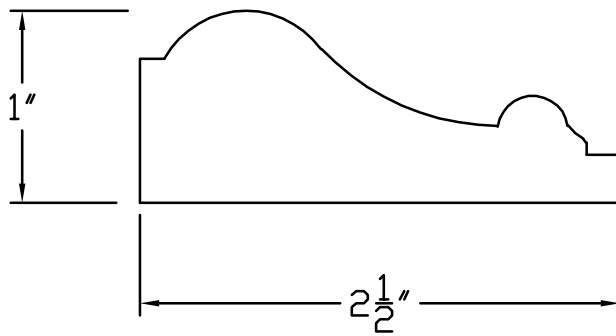

# Creative Woodworking N.W., Inc.

1036 S.E. Taylor \* Portland, Oregon 97214

Phone:(503) 230-9265 \* Fax:(503) 232-9082

www.Creativewoodworkingnw.com

CASG143

1" X 2 1/2"