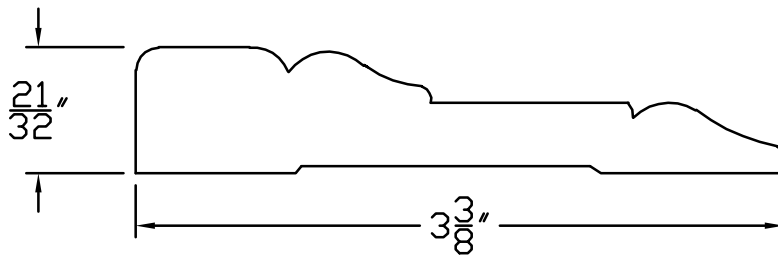

# Creative Woodworking N.W., Inc.

1036 S.E. Taylor \* Portland, Oregon 97214

Phone:(503) 230-9265 \* Fax:(503) 232-9082

www.Creativewoodworkingnw.com

CASG146

21/32 X 3-3/8