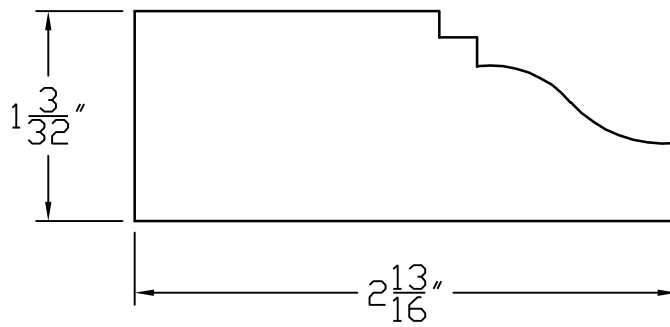

Creative Woodworking N.W., Inc.

1036 S.E. Taylor * Portland, Oregon 97214

Phone:(503) 230-9265 * Fax:(503) 232-9082

www.Creativewoodworkingnw.com

CASG147

1-3/32 X 2 13/16