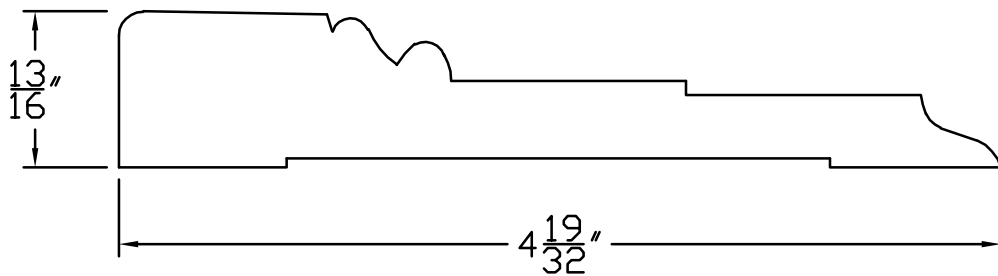

Creative Woodworking N.W., Inc.

1036 S.E. Taylor * Portland, Oregon 97214

Phone:(503) 230-9265 * Fax:(503) 232-9082

www.Creativewoodworkingnw.com

CASG148
13/16 X 4-19/32