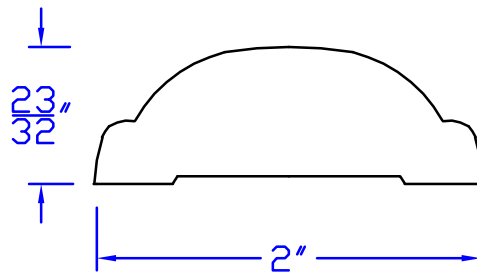

Creative Woodworking N.W., Inc.

1036 S.E. Taylor * Portland, Oregon 97214

Phone:(503) 230-9265 * Fax:(503) 232-9082

www.Creativewoodworkingnw.com

CASG149

23/32" x 2"