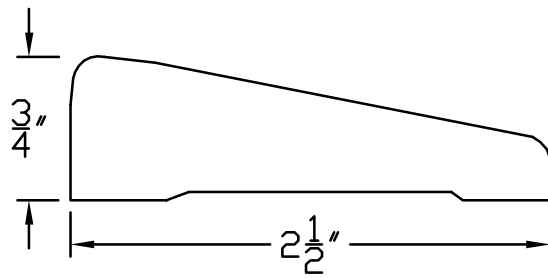

Creative Woodworking N.W., Inc.

1036 S.E. Taylor * Portland, Oregon 97214

Phone:(503) 230-9265 * Fax:(503) 232-9082

www.Creativewoodworkingnw.com

CASG154

3/4 X 2-1/2