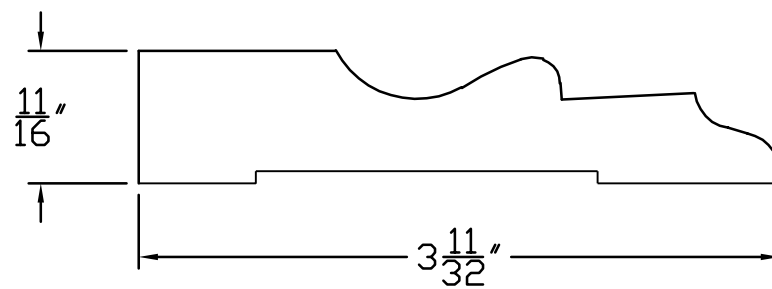

Creative Woodworking N.W., Inc.

1036 S.E. Taylor * Portland, Oregon 97214

Phone:(503) 230-9265 * Fax:(503) 232-9082

www.Creativewoodworkingnw.com

TINA CONN
CASG158