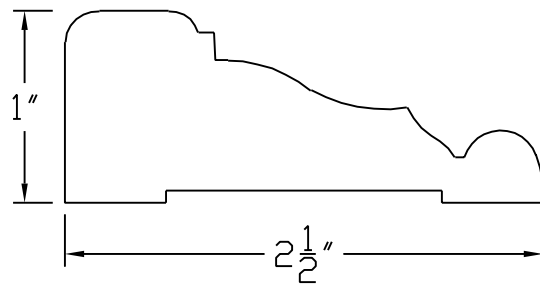

Creative Woodworking N.W., Inc.

1036 S.E. Taylor * Portland, Oregon 97214

Phone:(503) 230-9265 * Fax:(503) 232-9082

www.Creativewoodworkingnw.com

CASG159

1" X 2 1/2"