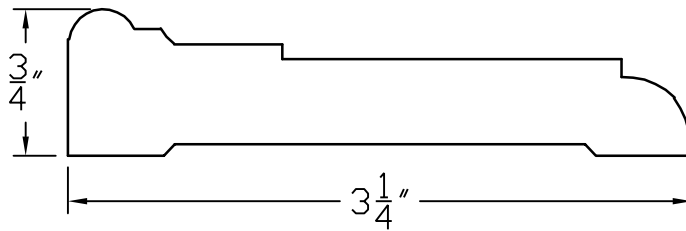

Creative Woodworking N.W., Inc.

1036 S.E. Taylor * Portland, Oregon 97214

Phone:(503) 230-9265 * Fax:(503) 232-9082

www.Creativewoodworkingnw.com

CASG161

3/4" x 3 1/4"