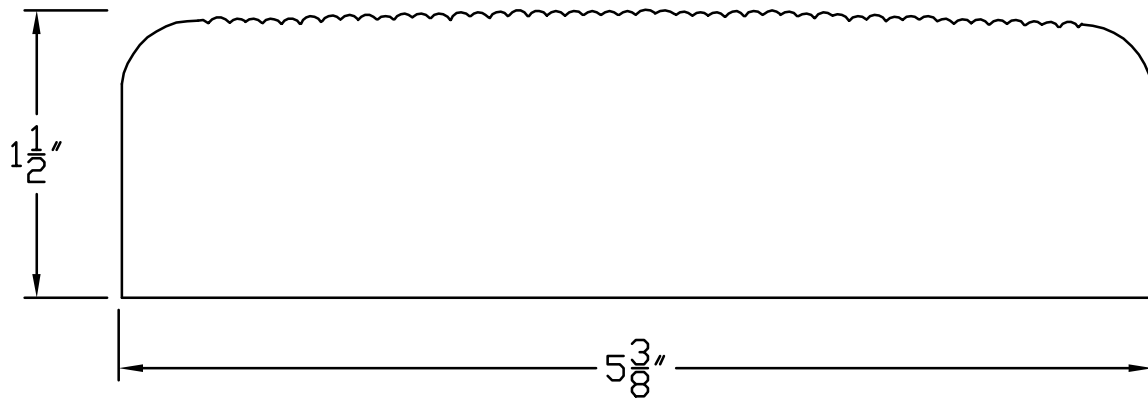

# Creative Woodworking N.W., Inc.

1036 S.E. Taylor \* Portland, Oregon 97214

Phone:(503) 230-9265 \* Fax:(503) 232-9082

[www.Creativewoodworkingnw.com](http://www.Creativewoodworkingnw.com)

CASG163

$1\frac{1}{2} \times 5\frac{3}{8}$