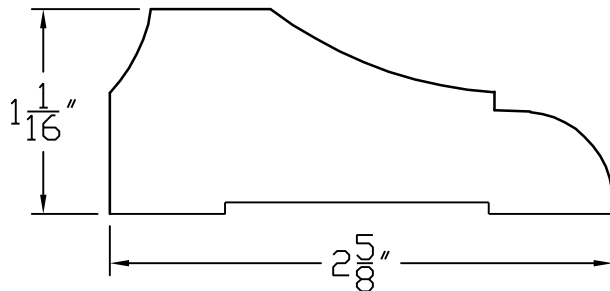

Creative Woodworking N.W., Inc.

1036 S.E. Taylor * Portland, Oregon 97214

Phone:(503) 230-9265 * Fax:(503) 232-9082

www.Creativewoodworkingnw.com

CASG167

1-1/16 x 2-5/8