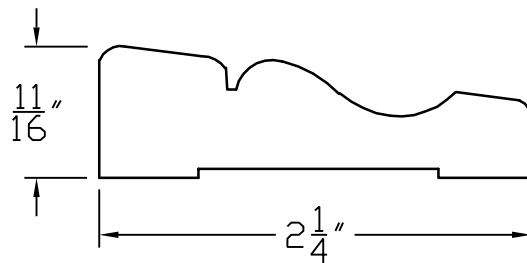

Creative Woodworking N.W., Inc.

1036 S.E. Taylor * Portland, Oregon 97214

Phone:(503) 230-9265 * Fax:(503) 232-9082

www.Creativewoodworkingnw.com

CASG169

11/16 x 2-1/4