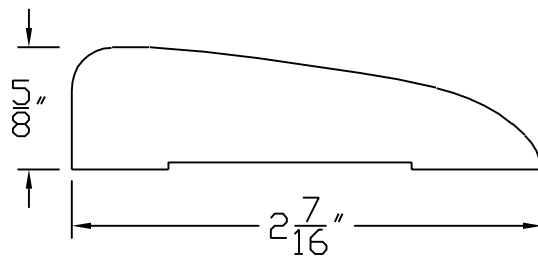

Creative Woodworking N.W., Inc.

1036 S.E. Taylor * Portland, Oregon 97214

Phone:(503) 230-9265 * Fax:(503) 232-9082

www.Creativewoodworkingnw.com

CASG178

5/8" X 2 7/16"