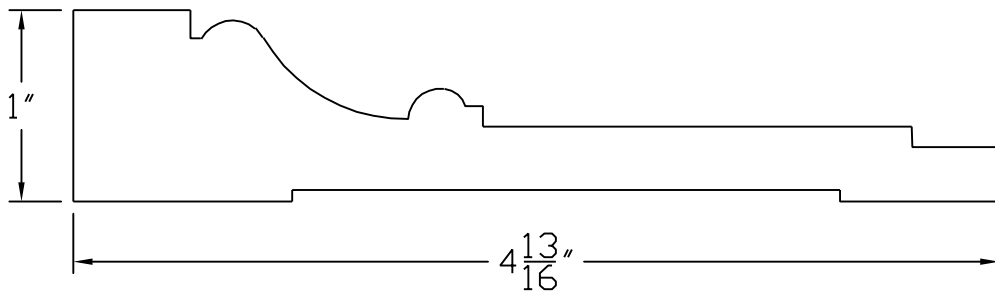

Creative Woodworking N.W., Inc.

1036 S.E. Taylor * Portland, Oregon 97214

Phone:(503) 230-9265 * Fax:(503) 232-9082

www.Creativewoodworkingnw.com

CASG179

1" X 4 13/16"