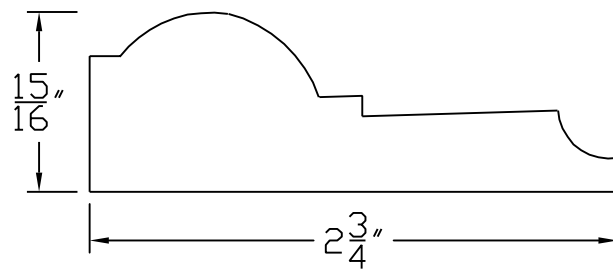

Creative Woodworking N.W., Inc.

1036 S.E. Taylor * Portland, Oregon 97214

Phone:(503) 230-9265 * Fax:(503) 232-9082

www.Creativewoodworkingnw.com

CASG180

$15/16"$ X $2\ 3/4"$