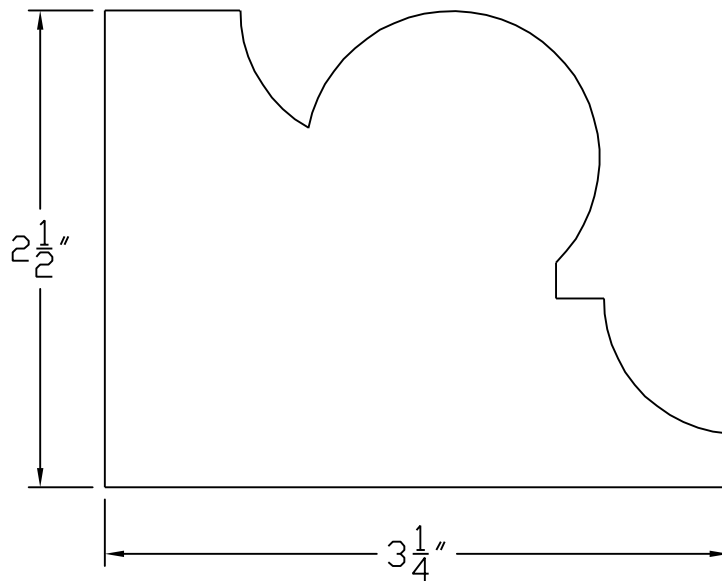

Creative Woodworking N.W., Inc.

1036 S.E. Taylor * Portland, Oregon 97214

Phone:(503) 230-9265 * Fax:(503) 232-9082

www.Creativewoodworkingnw.com

CASG181

2 1/2" X 3 1/4"