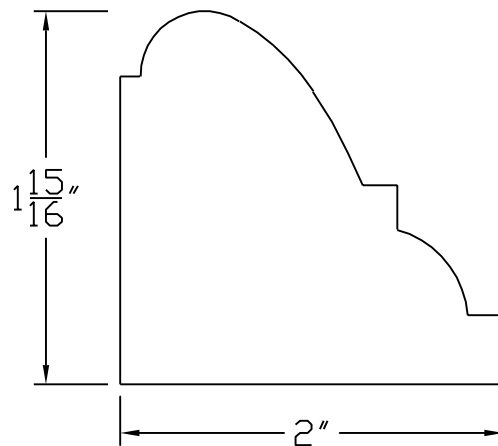

Creative Woodworking N.W., Inc.

1036 S.E. Taylor * Portland, Oregon 97214

Phone:(503) 230-9265 * Fax:(503) 232-9082

www.Creativewoodworkingnw.com

CASG182

1 15/16" X 2"