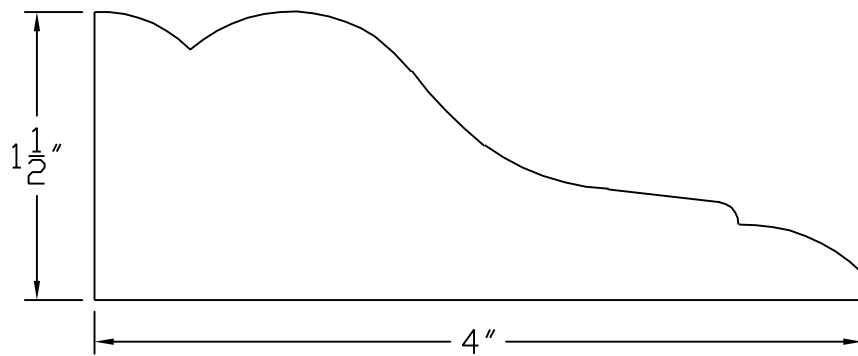

# Creative Woodworking N.W., Inc.

1036 S.E. Taylor \* Portland, Oregon 97214

Phone:(503) 230-9265 \* Fax:(503) 232-9082

[www.Creativewoodworkingnw.com](http://www.Creativewoodworkingnw.com)

CASG183

1 1/2" X 4"