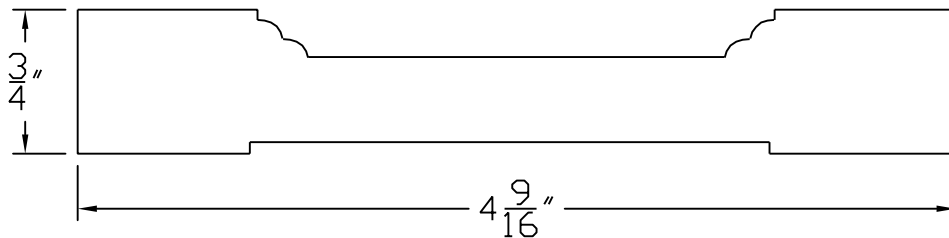

# Creative Woodworking N.W., Inc.

1036 S.E. Taylor \* Portland, Oregon 97214

Phone:(503) 230-9265 \* Fax:(503) 232-9082

[www.Creativewoodworkingnw.com](http://www.Creativewoodworkingnw.com)

CASG185

3/4" X 4 9/16"