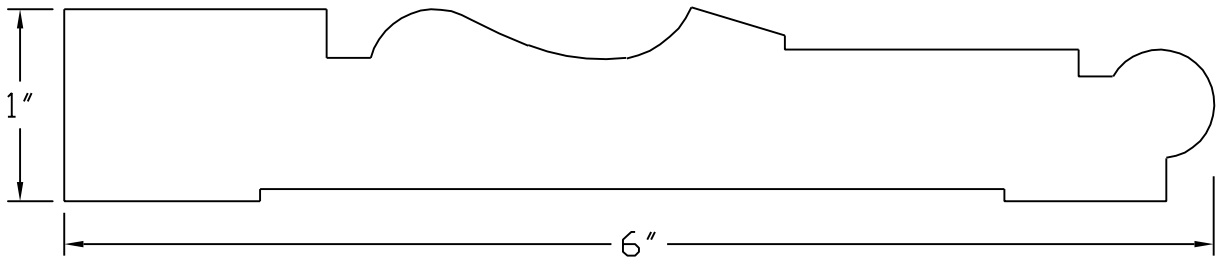

Creative Woodworking N.W., Inc.

1036 S.E. Taylor * Portland, Oregon 97214

Phone:(503) 230-9265 * Fax:(503) 232-9082

www.Creativewoodworkingnw.com

CASG189

1" X 6"