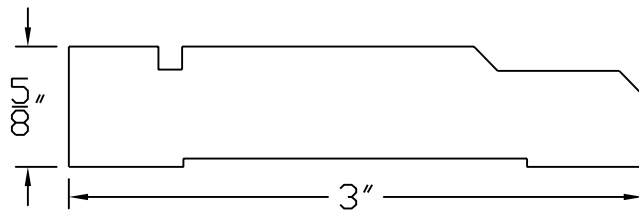

Creative Woodworking N.W., Inc.

1036 S.E. Taylor * Portland, Oregon 97214

Phone:(503) 230-9265 * Fax:(503) 232-9082

www.Creativewoodworkingnw.com

CASG194

5/8" X 3"