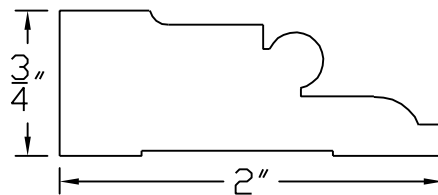

Creative Woodworking N.W., Inc.

1036 S.E. Taylor * Portland, Oregon 97214

Phone:(503) 230-9265 * Fax:(503) 232-9082

www.Creativewoodworkingnw.com

CASG199
3/4" X 2"