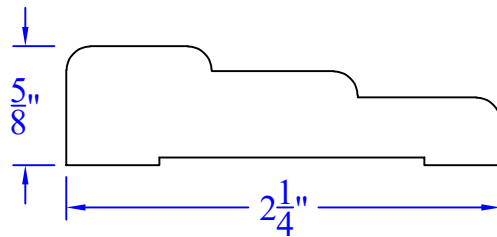

Creative Woodworking N.W., Inc.

1036 S.E. Taylor * Portland, Oregon 97214
Phone:(503) 230-9265 * Fax:(503) 232-9082
www.Creativewoodworkingnw.com

CASG200
5/8" x 2-1/4"