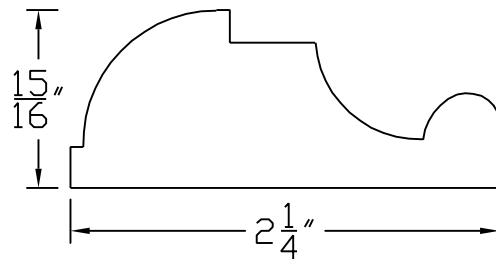

Creative Woodworking N.W., Inc.

1036 S.E. Taylor * Portland, Oregon 97214

Phone:(503) 230-9265 * Fax:(503) 232-9082

www.Creativewoodworkingnw.com

CASG202

$15/16$ " X $2\ 1/4$ "