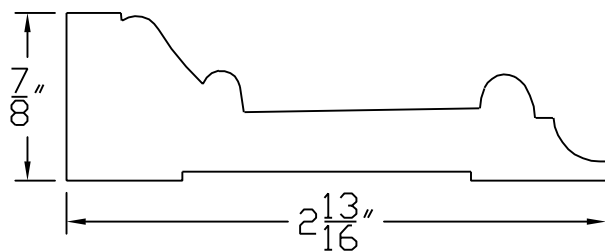

# Creative Woodworking N.W., Inc.

1036 S.E. Taylor \* Portland, Oregon 97214

Phone:(503) 230-9265 \* Fax:(503) 232-9082

[www.Creativewoodworkingnw.com](http://www.Creativewoodworkingnw.com)

CASG203

7/8" X 2 13/16"