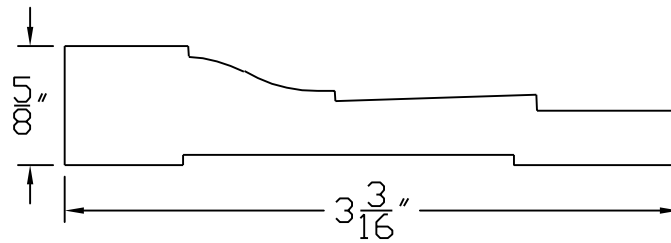

Creative Woodworking N.W., Inc.

1036 S.E. Taylor * Portland, Oregon 97214

Phone:(503) 230-9265 * Fax:(503) 232-9082

www.Creativewoodworkingnw.com

CASG204

5/8" X 3 3/16"