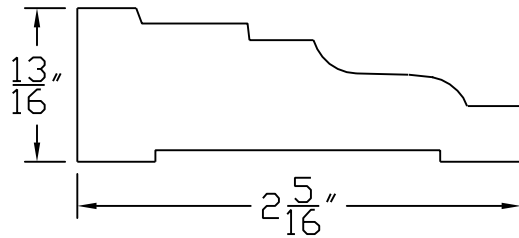

# Creative Woodworking N.W., Inc.

1036 S.E. Taylor \* Portland, Oregon 97214

Phone:(503) 230-9265 \* Fax:(503) 232-9082

[www.Creativewoodworkingnw.com](http://www.Creativewoodworkingnw.com)

CASG205

13/16" X 2 5/16"