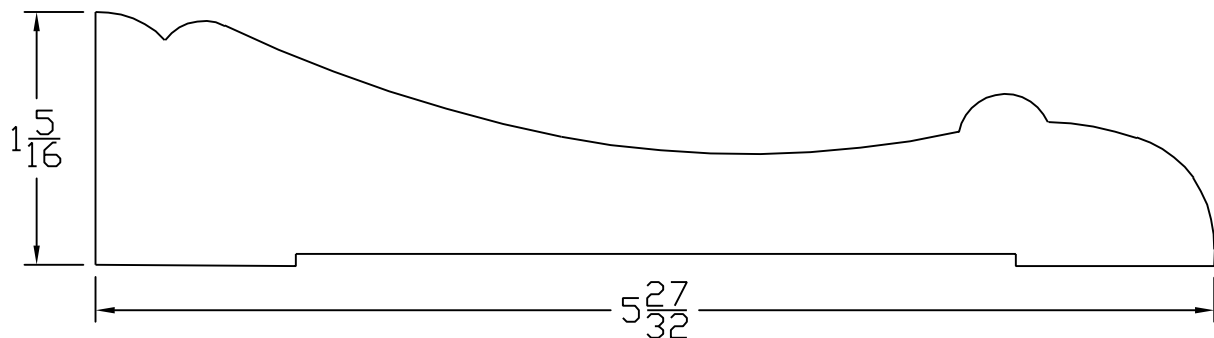

# Creative Woodworking N.W., Inc.

1036 S.E. Taylor \* Portland, Oregon 97214

Phone:(503) 230-9265 \* Fax:(503) 232-9082

www.Creativewoodworkingnw.com

CASG206

1 5/16" X 5 27/32"