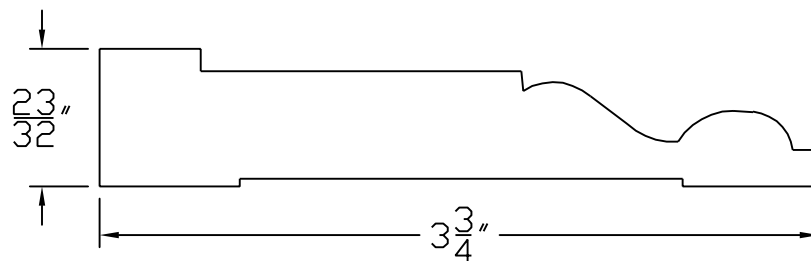

# Creative Woodworking N.W., Inc.

1036 S.E. Taylor \* Portland, Oregon 97214

Phone:(503) 230-9265 \* Fax:(503) 232-9082

www.Creativewoodworkingnw.com

CASG209

$23/32$ " X  $3\ 3/4$ "