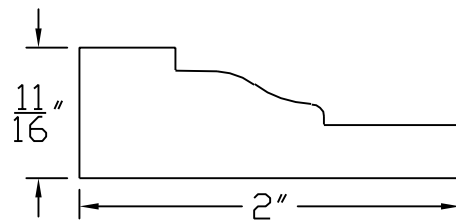

Creative Woodworking N.W., Inc.

1036 S.E. Taylor * Portland, Oregon 97214

Phone:(503) 230-9265 * Fax:(503) 232-9082

www.Creativewoodworkingnw.com

CASG210
11/16" X 2"