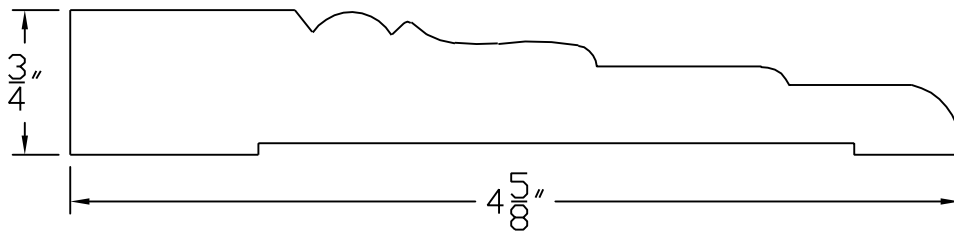

# Creative Woodworking N.W., Inc.

1036 S.E. Taylor \* Portland, Oregon 97214

Phone:(503) 230-9265 \* Fax:(503) 232-9082

www.Creativewoodworkingnw.com

CASG211

3/4" X 4 5/8"