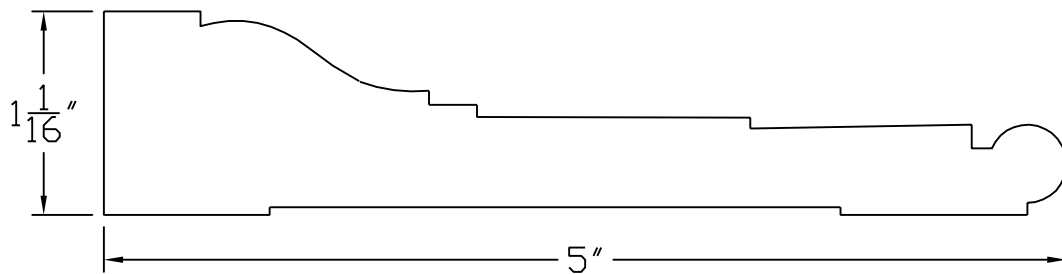

Creative Woodworking N.W., Inc.

1036 S.E. Taylor * Portland, Oregon 97214

Phone:(503) 230-9265 * Fax:(503) 232-9082

www.Creativewoodworkingnw.com

CASG212

1 1/16" X 5"