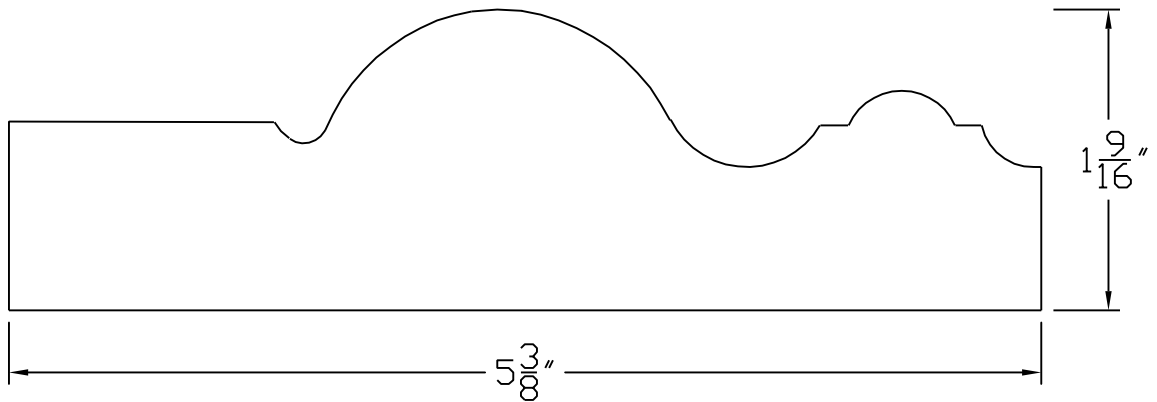

Creative Woodworking N.W., Inc.

1036 S.E. Taylor * Portland, Oregon 97214

Phone:(503) 230-9265 * Fax:(503) 232-9082

www.Creativewoodworkingnw.com

CASG213

1 9/16" X 5 3/8"