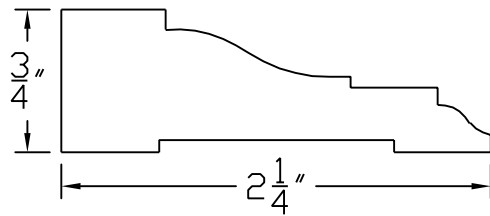

# Creative Woodworking N.W., Inc.

1036 S.E. Taylor \* Portland, Oregon 97214

Phone:(503) 230-9265 \* Fax:(503) 232-9082

[www.Creativewoodworkingnw.com](http://www.Creativewoodworkingnw.com)

CASG218

3/4" X 2 1/4"