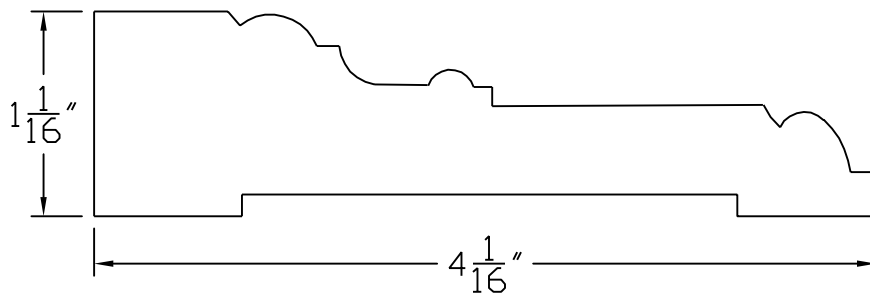

# Creative Woodworking N.W., Inc.

1036 S.E. Taylor \* Portland, Oregon 97214

Phone:(503) 230-9265 \* Fax:(503) 232-9082

www.Creativewoodworkingnw.com

CASG220

1 1/16" X 4 1/16"