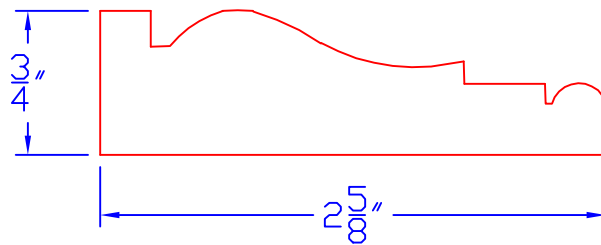

Creative Woodworking N.W., Inc.

1036 S.E. Taylor * Portland, Oregon 97214

Phone:(503) 230-9265 * Fax:(503) 232-9082

www.Creativewoodworkingnw.com

CASG221

3/4" x 2 5/8"