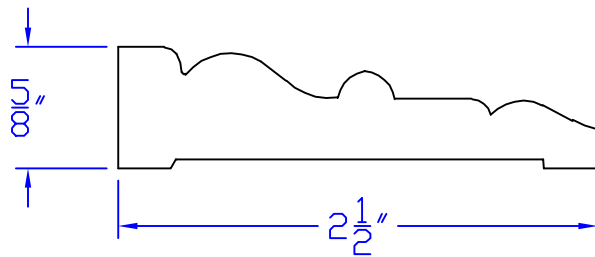

Creative Woodworking N.W., Inc.

1036 S.E. Taylor * Portland, Oregon 97214

Phone:(503) 230-9265 * Fax:(503) 232-9082

www.Creativewoodworkingnw.com

CASG224

5/8" x 2 1/2"