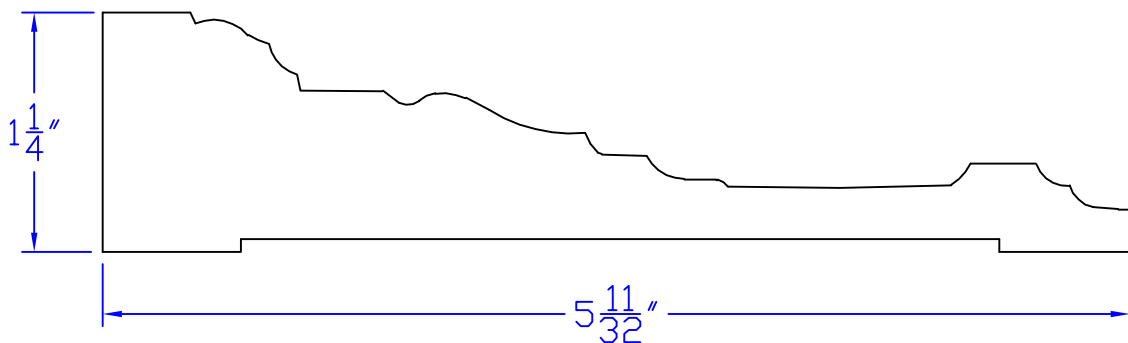

Creative Woodworking N.W., Inc.

1036 S.E. Taylor * Portland, Oregon 97214

Phone:(503) 230-9265 * Fax:(503) 232-9082

www.Creativewoodworkingnw.com

CASG228

$1\frac{1}{4}$ " \times $5\frac{11}{32}$ "