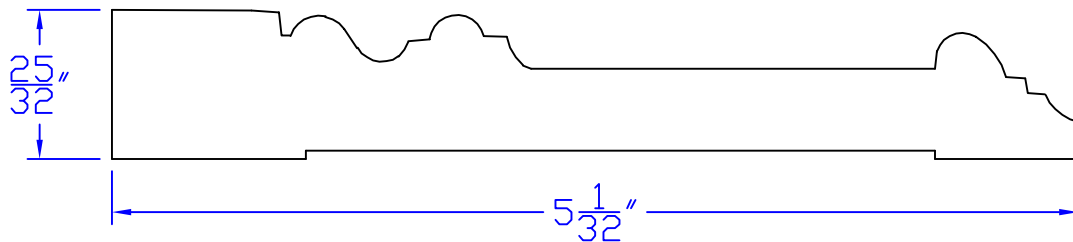

# Creative Woodworking N.W., Inc.

1036 S.E. Taylor \* Portland, Oregon 97214

Phone:(503) 230-9265 \* Fax:(503) 232-9082

www.Creativewoodworkingnw.com

CASG229

25/32" x 5 1/32"