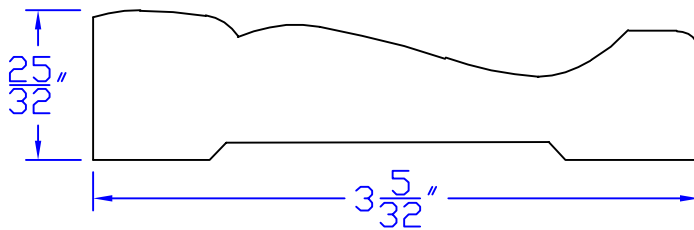

Creative Woodworking N.W., Inc.

1036 S.E. Taylor * Portland, Oregon 97214

Phone:(503) 230-9265 * Fax:(503) 232-9082

www.Creativewoodworkingnw.com

CASG230

$2\frac{25}{32}$ " x $3\frac{5}{32}$ "