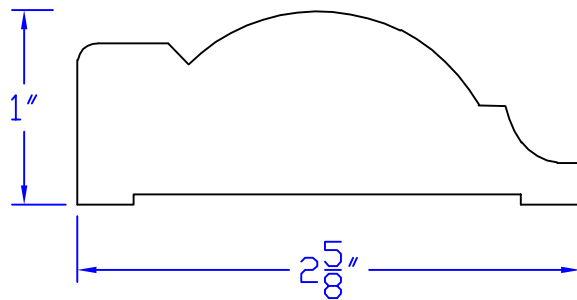

Creative Woodworking N.W., Inc.

1036 S.E. Taylor * Portland, Oregon 97214

Phone:(503) 230-9265 * Fax:(503) 232-9082

www.Creativewoodworkingnw.com

CASG231

1" x 2 5/8"