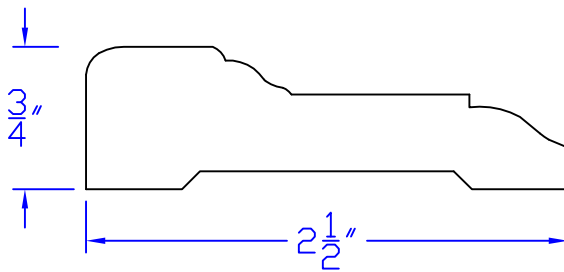

# Creative Woodworking N.W., Inc.

1036 S.E. Taylor \* Portland, Oregon 97214

Phone:(503) 230-9265 \* Fax:(503) 232-9082

www.Creativewoodworkingnw.com

CASG234  
3/4" x 2-1/2"