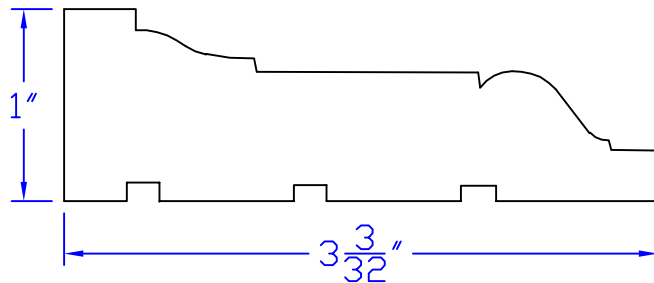

# Creative Woodworking N.W., Inc.

1036 S.E. Taylor \* Portland, Oregon 97214

Phone:(503) 230-9265 \* Fax:(503) 232-9082

[www.Creativewoodworkingnw.com](http://www.Creativewoodworkingnw.com)

CASG238

1" x 3 3/32"